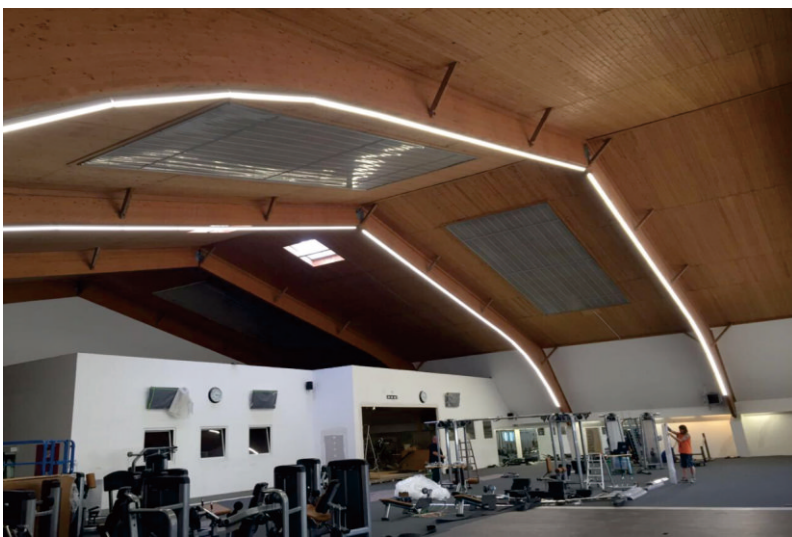

FYTLED

Project Collections

Warehouses
Manufacturing
Retails
Parking garages
Agriculture
Offices & Schools
Arena and Sports
Parks and plazas
Roads and streets

Date: May, 2016
Product: Tomline linear high bay 200W
Application: Stadium
Country: Germany