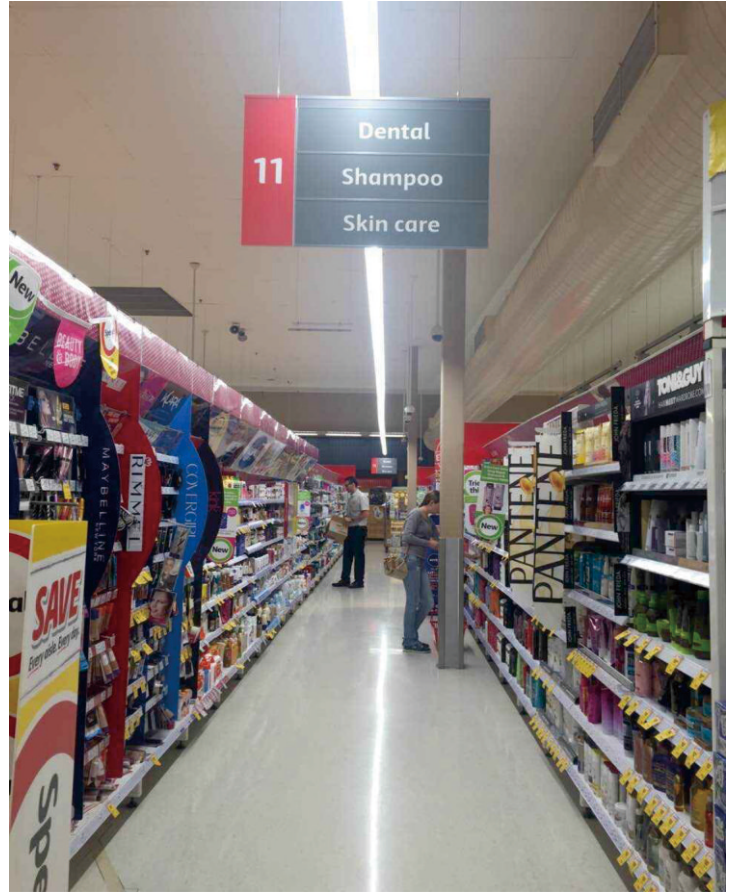

Date: May. 2015
Product: T201 Easy-Connect
Application: Supermarket
Country: Australia